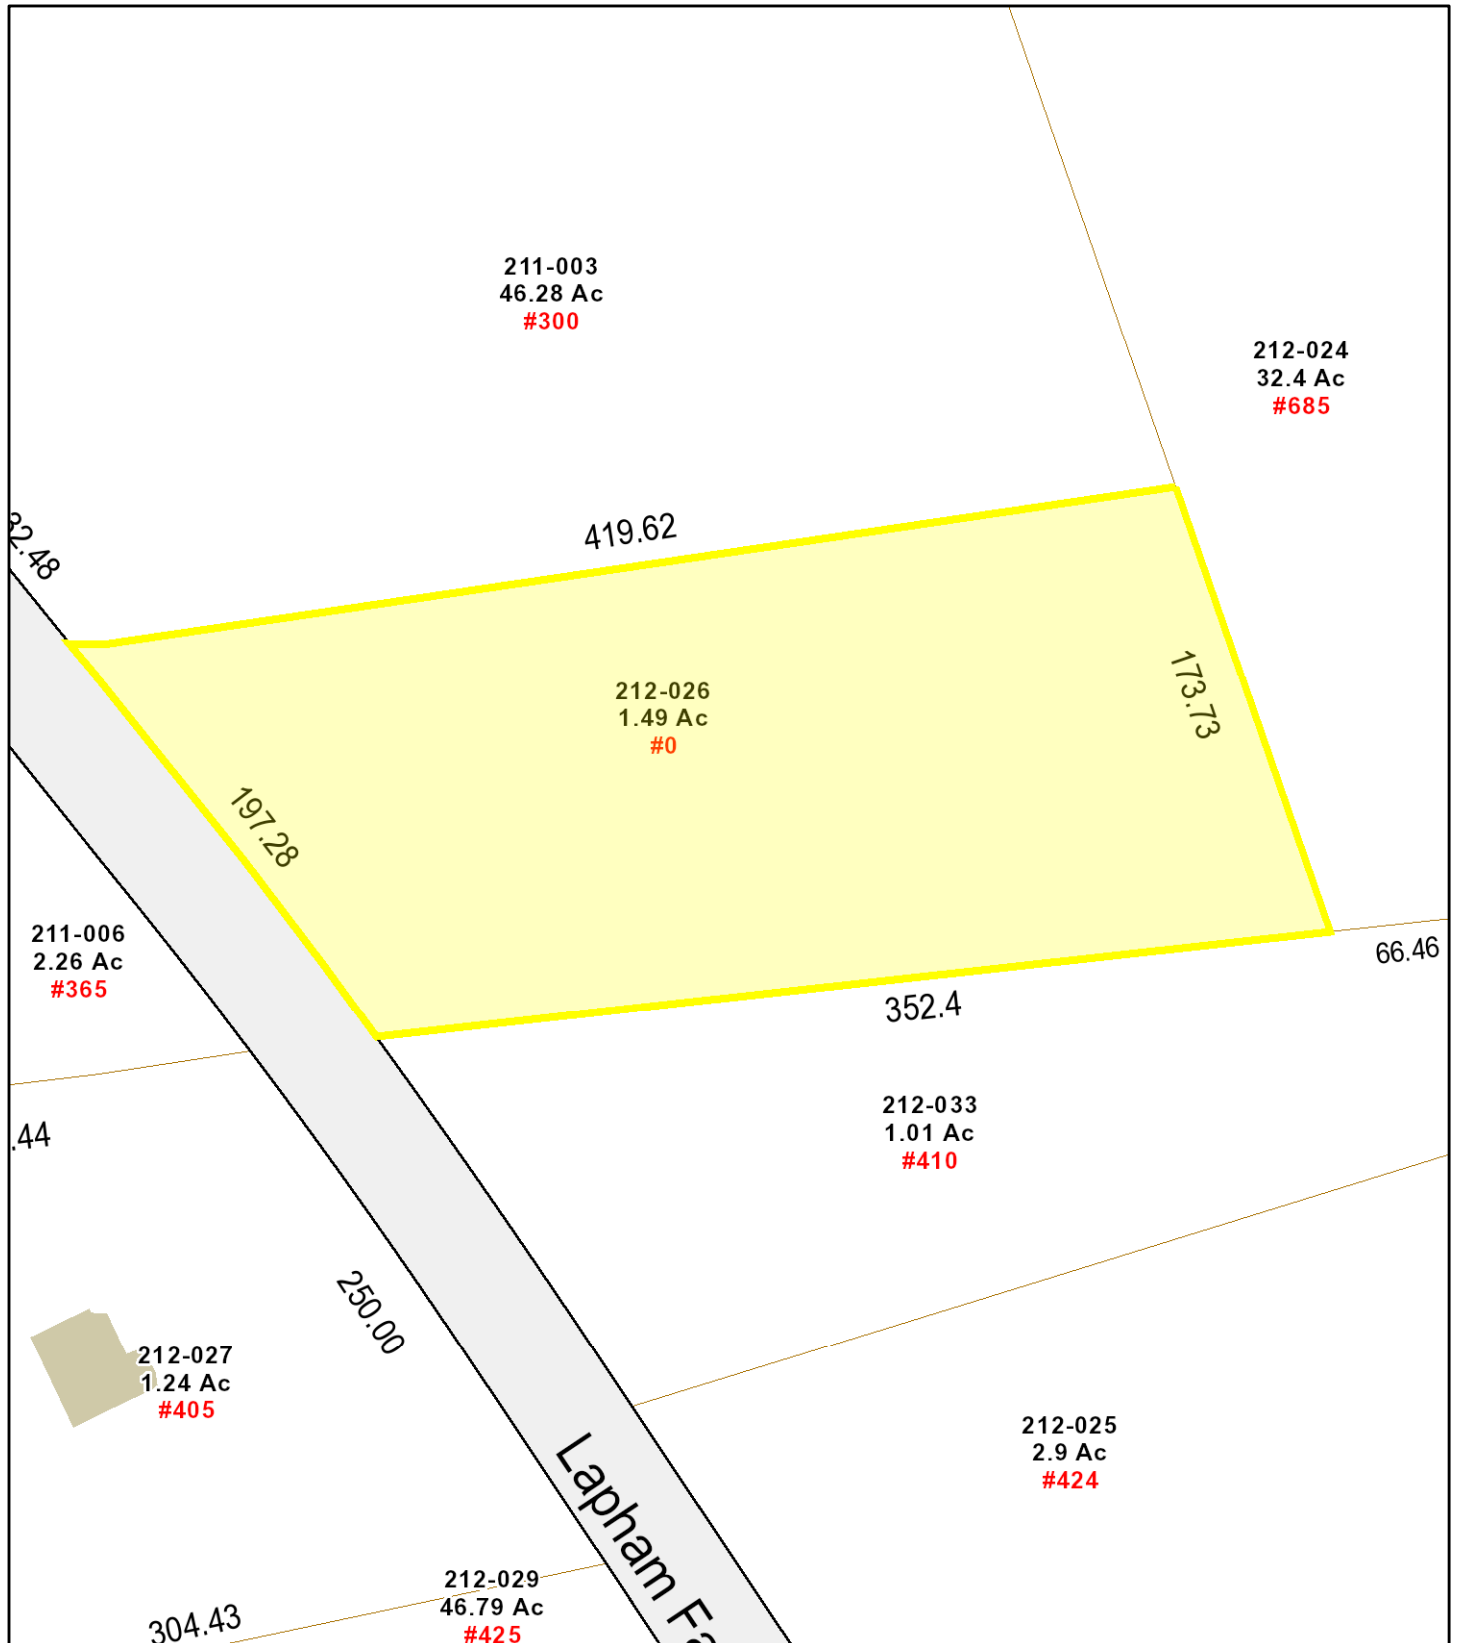

Burrillville, RI

August 18, 2022

1 inch = 70 Feet

www.cai-tech.com

Data shown on this map is provided for planning and informational purposes only. The municipality and CAI Technologies are not responsible for any use for other purposes or misuse or misrepresentation of this map.